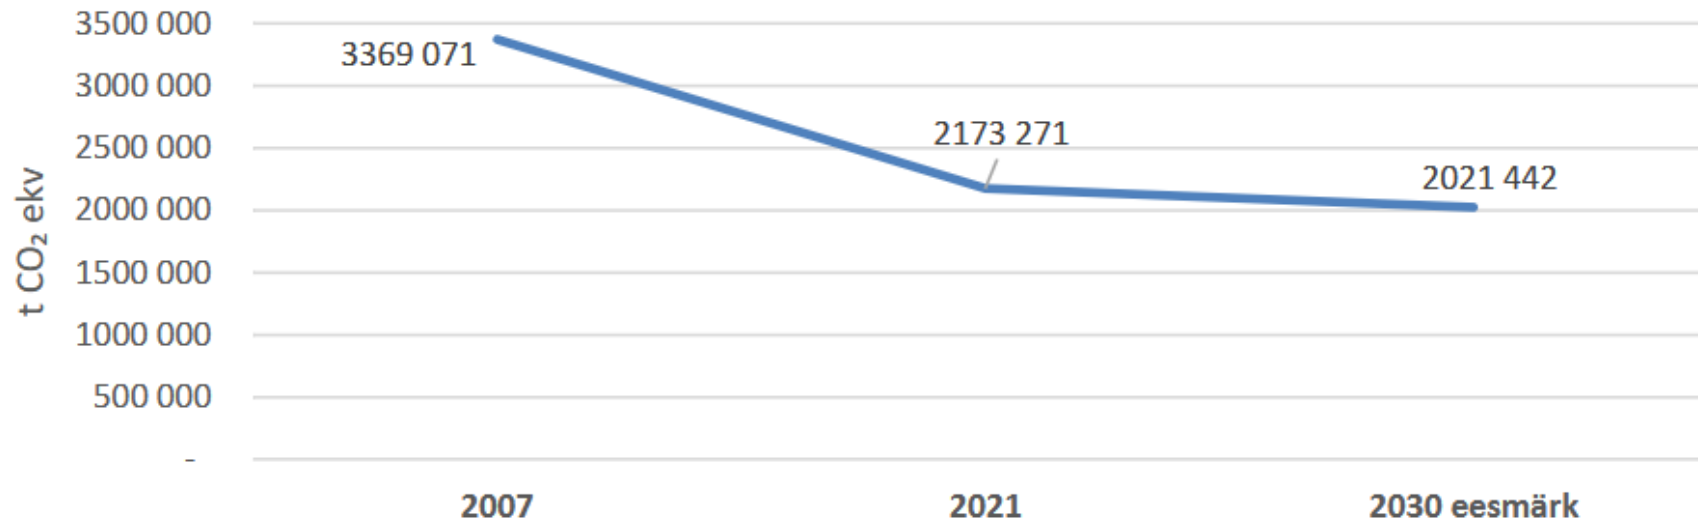

- Area: 45 000 km²
- Population: 1 328 439

TALLINN

- Capital of Estonia
- Population 460 134
- Area 159.37 km²
- 8 districts

Funded by
the European Union

Tallinn sera gazi envanteri hedefi: -40% 2007 vs 2030